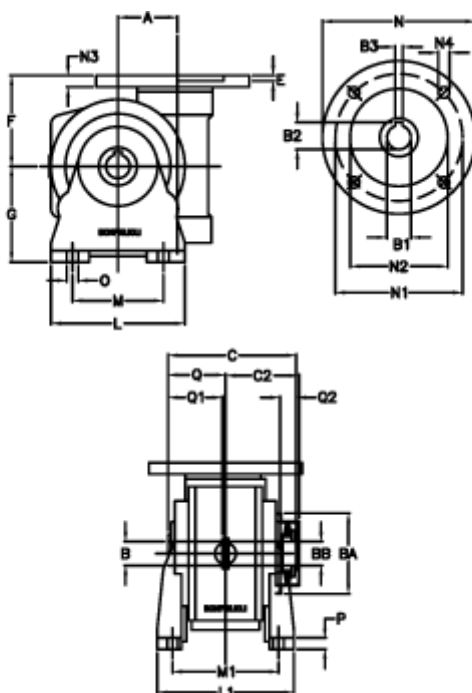

Article number: 390204904532216

Description: Worm Gear with Torque Limiter  
VF 49-L1-V-45 P63B5

## Measures

a	= 49.50	C2	= 63,5	M1	= 98.5	Q	= 51.0
B	= 25	Description	= VF 49V-xx-63B5	N	= 140	Q1	= 41
B1 E7	= 11	E	= 3.0	N1	= 115	Q2	= 15
B2	= 12.8	F	= 70	N2	= 95		
B3 H9	= 4	g	= 82	N3	= 10.5		
BA	= 63	L	= 110	N4	= 9,5		
BB H7	= 14	L1	= 124.0	O	= 8.5		
C	= 105	m	= 63	P	= 12		